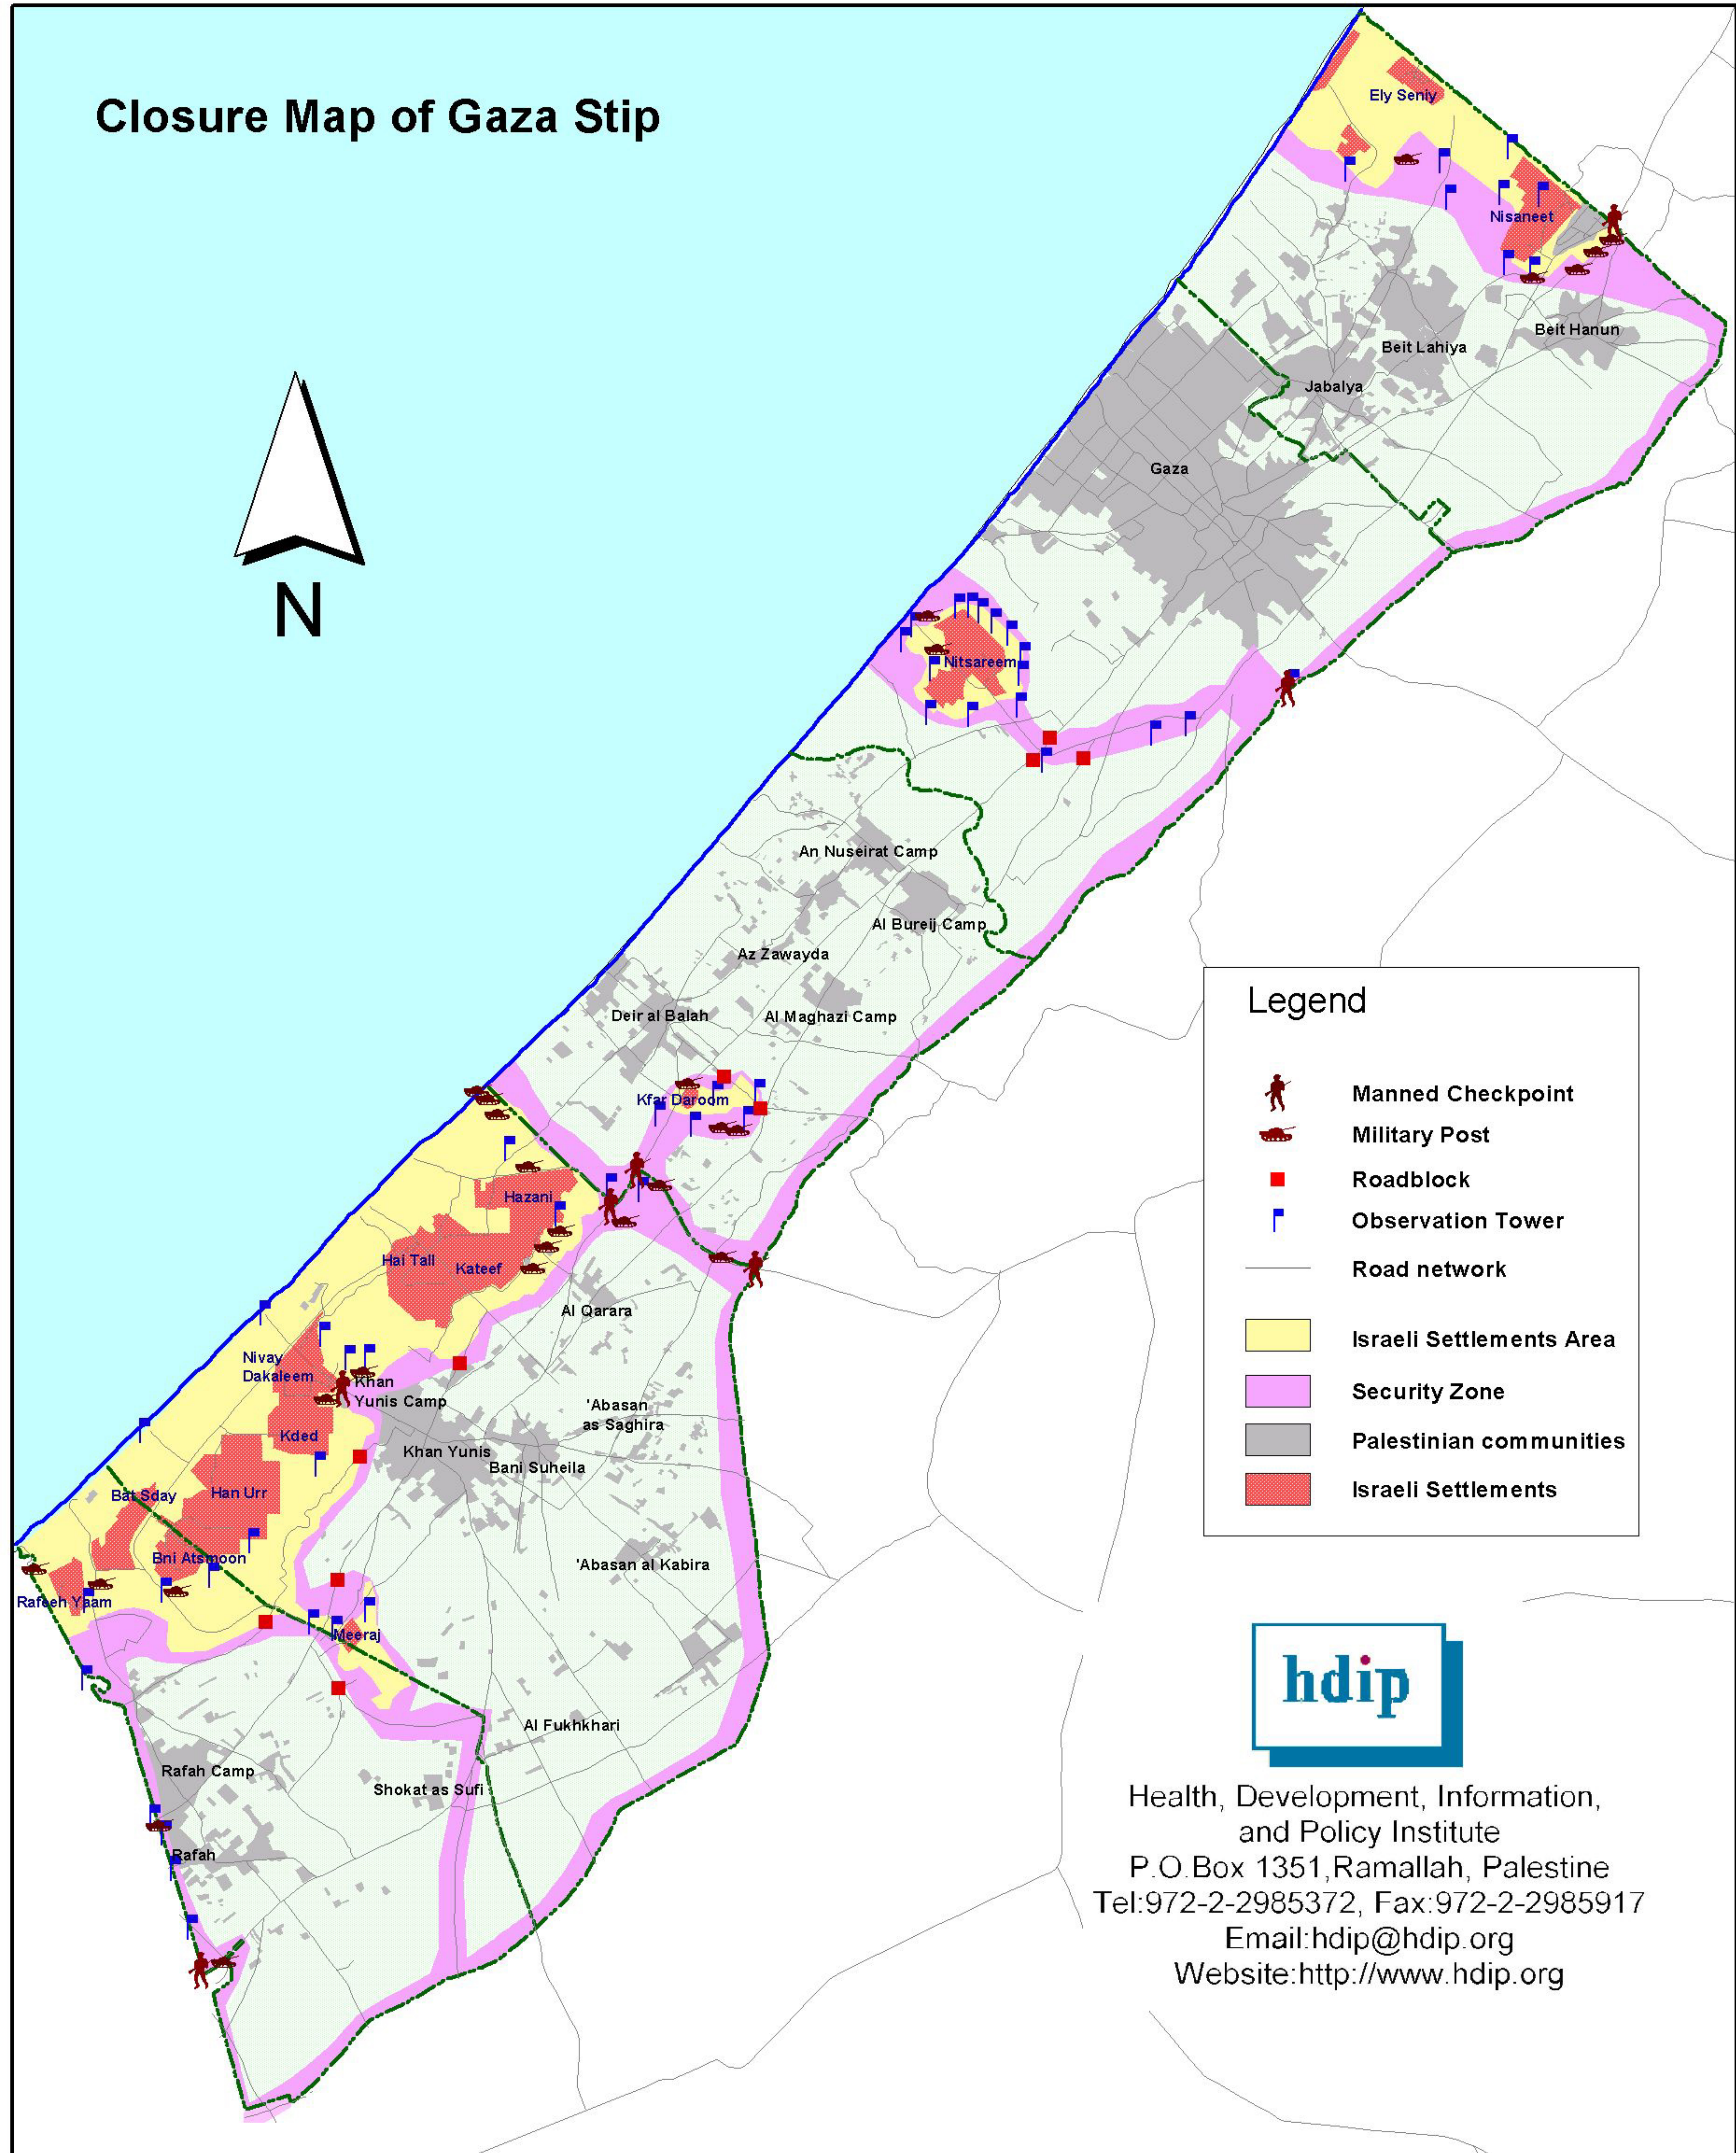

# Closure Map of Gaza Strip

## Legend

- Manned Checkpoint
- Military Post
- Roadblock
- Observation Tower
- Road network
- Israeli Settlements Area
- Security Zone
- Palestinian communities
- Israeli Settlements

Health, Development, Information,  
and Policy Institute  
P.O.Box 1351, Ramallah, Palestine  
Tel:972-2-2985372, Fax:972-2-2985917  
Email:hdip@hdip.org  
Website:http://www.hdip.org